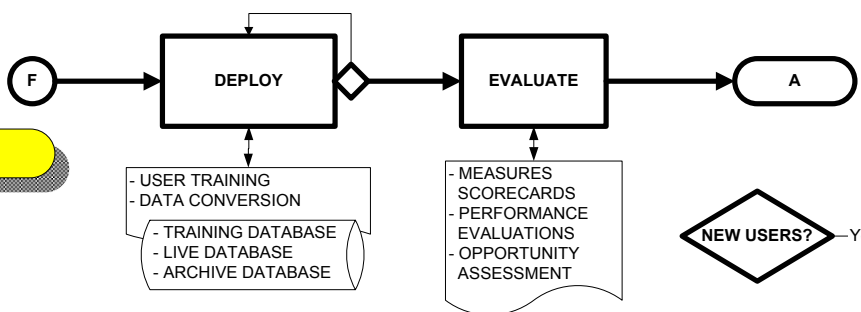

Copyrights 1989-2003
systems2win.com

Process &/or Software Improvement Project Flow

Define Project

YOUR SYSTEMS IMPROVEMENT PORTAL CONTAINS EVERY SELF-PACED TEMPLATE THAT APPEARS IN A BOX SHAPED LIKE THIS

If it turns out that your process improvement project has nothing to do with software - just skip the software steps. Everything else is the same.

Design & Test

Deploy