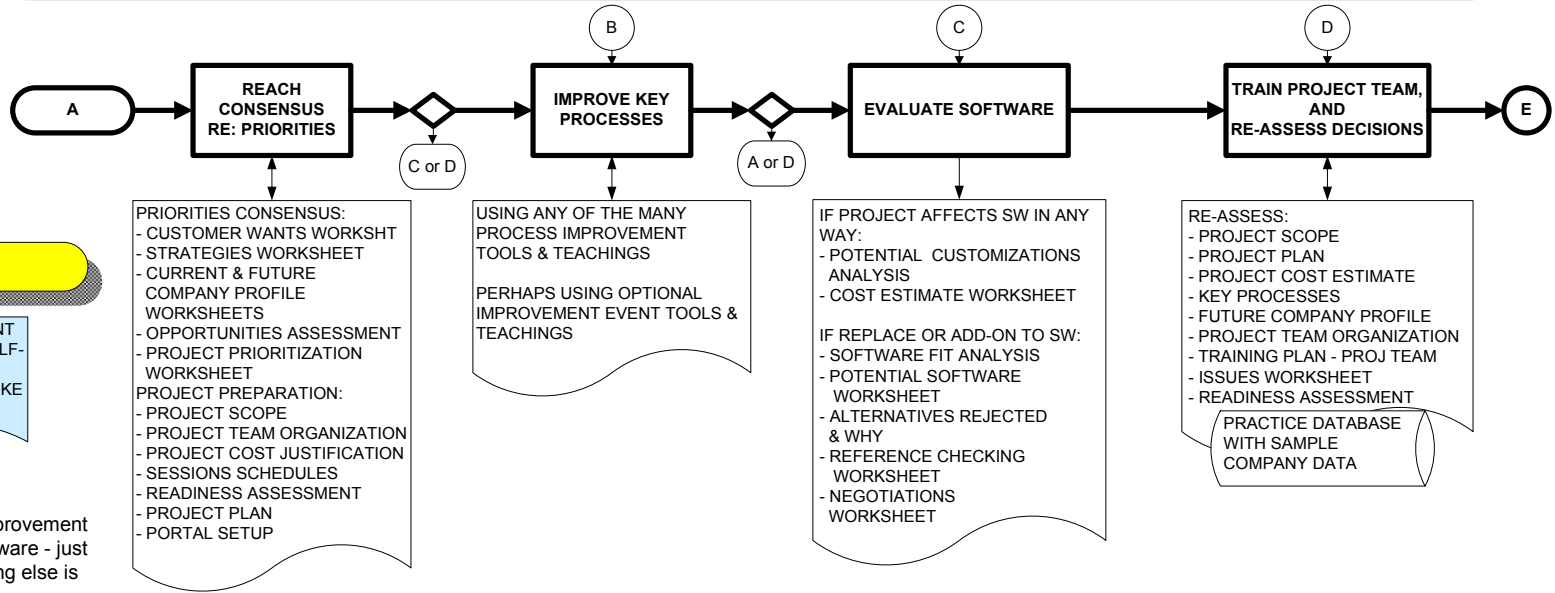

Copyrights 1989-2003
systems2win.com

Process &/or Software Improvement Project Flow

Define Project

YOUR SYSTEMS IMPROVEMENT PORTAL CONTAINS EVERY SELF-PACED TEMPLATE THAT APPEARS IN A BOX SHAPED LIKE THIS

If it turns out that your process improvement project has nothing to do with software - just skip the software steps. Everything else is the same.

Design & Test

Deploy