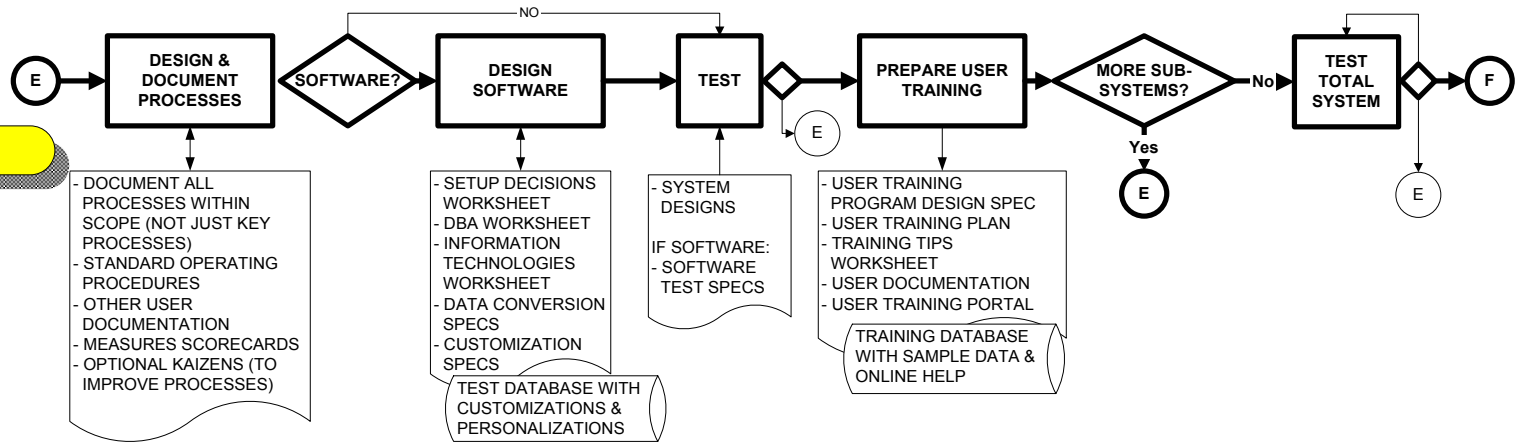

Copyrights 1989-2003
systems2win.com

Process &/or Software Improvement Project Flow

Define Project

YOUR SYSTEMS IMPROVEMENT PORTAL CONTAINS EVERY SELF-PACED TEMPLATE THAT APPEARS IN A BOX SHAPED LIKE THIS

If it turns out that your process improvement project has nothing to do with software - just skip the software steps. Everything else is the same.

Design & Test

Deploy